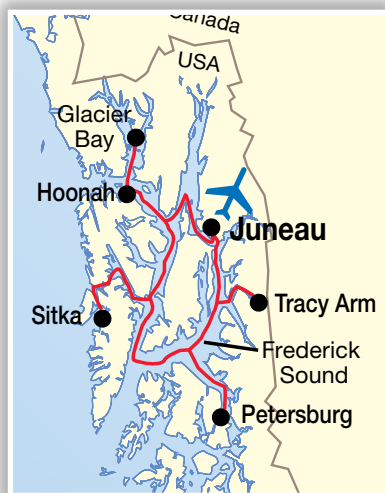

Summer 2012

Alaska Inside Passage Cruises June – September 2012

7-night roundtrip Inside Passage cruises
from Juneau, AK in June, July and August

11-night departure one way from
Seattle, WA to Juneau, AK – June 2

11-night departure one-way from
Juneau, AK to Seattle, WA – Sept. 1

Save \$400
per stateroom
SPECIAL EARLY BIRD SAVINGS
when you reserve 3 months
in advance*

7-night Alaska Inside Passage Juneau Roundtrip

2012 Departures

June 16, 23, 30
July 7, 14, 21, 28
Aug. 4, 11, 18, 25

2013 Departures

June 15, 22, 29
July 6, 13, 20, 27
Aug. 3, 10, 17, 24

11-night Seattle-Juneau Inside Passage

2012 Departures

Seattle, WA to Juneau, AK
June 2